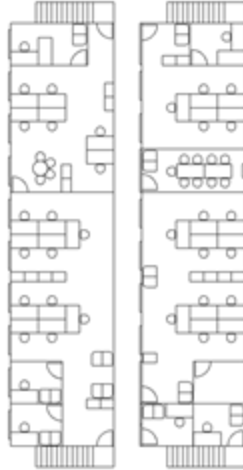

**A BLOCK**

1,000 sqft per floor  
 GF : 5 desk office, 1 private office,  
 WCs & kitchen  
 FF: 1 x 12 desk office, 1 private,  
 WCs & Meeting space

**C BLOCK**

1,250 sqft  
 Costume workrooms / Breakdown & Fittings

**E BLOCK**

1,550 sqft per floor  
 GF : 1 x 5 desk office with 1 private office, 1 x  
 meeting room for 10, 2 x private office with 1  
 desk, 1 x 10 desk office with private office  
 FF: 1 x 6 desk office with private office, 1 x 10  
 desk office with 2 x private offices

**F BLOCK**

1,000 sqft per floor  
 GF : 1 x 6 desk office, 1 x meeting room for 10-  
 20, 2 x private office with 2 desks  
 FF: 1 x 16 desk office

**COVERED SEATING**

Large Stretch Tent over timber decking with  
 informal cafe style seating for c.40

**B BLOCK**

1,000 sqft per floor  
 GF : 1 x 6 desk office, 1 x meeting room for 10-  
 20, 2 x private office with 2 desks  
 FF: 1 x 16 desk office

**D BLOCK**

1,250 sqft per floor  
 GF : 1 x 5 desk office, 1 x meeting room for 10, 2 x  
 private office with 2 desks, M&F WCs, 2 x Kitchens  
 FF: 1 x 10 desk office with 1 x private office,  
 1 x 5 desk office with 1 x private office